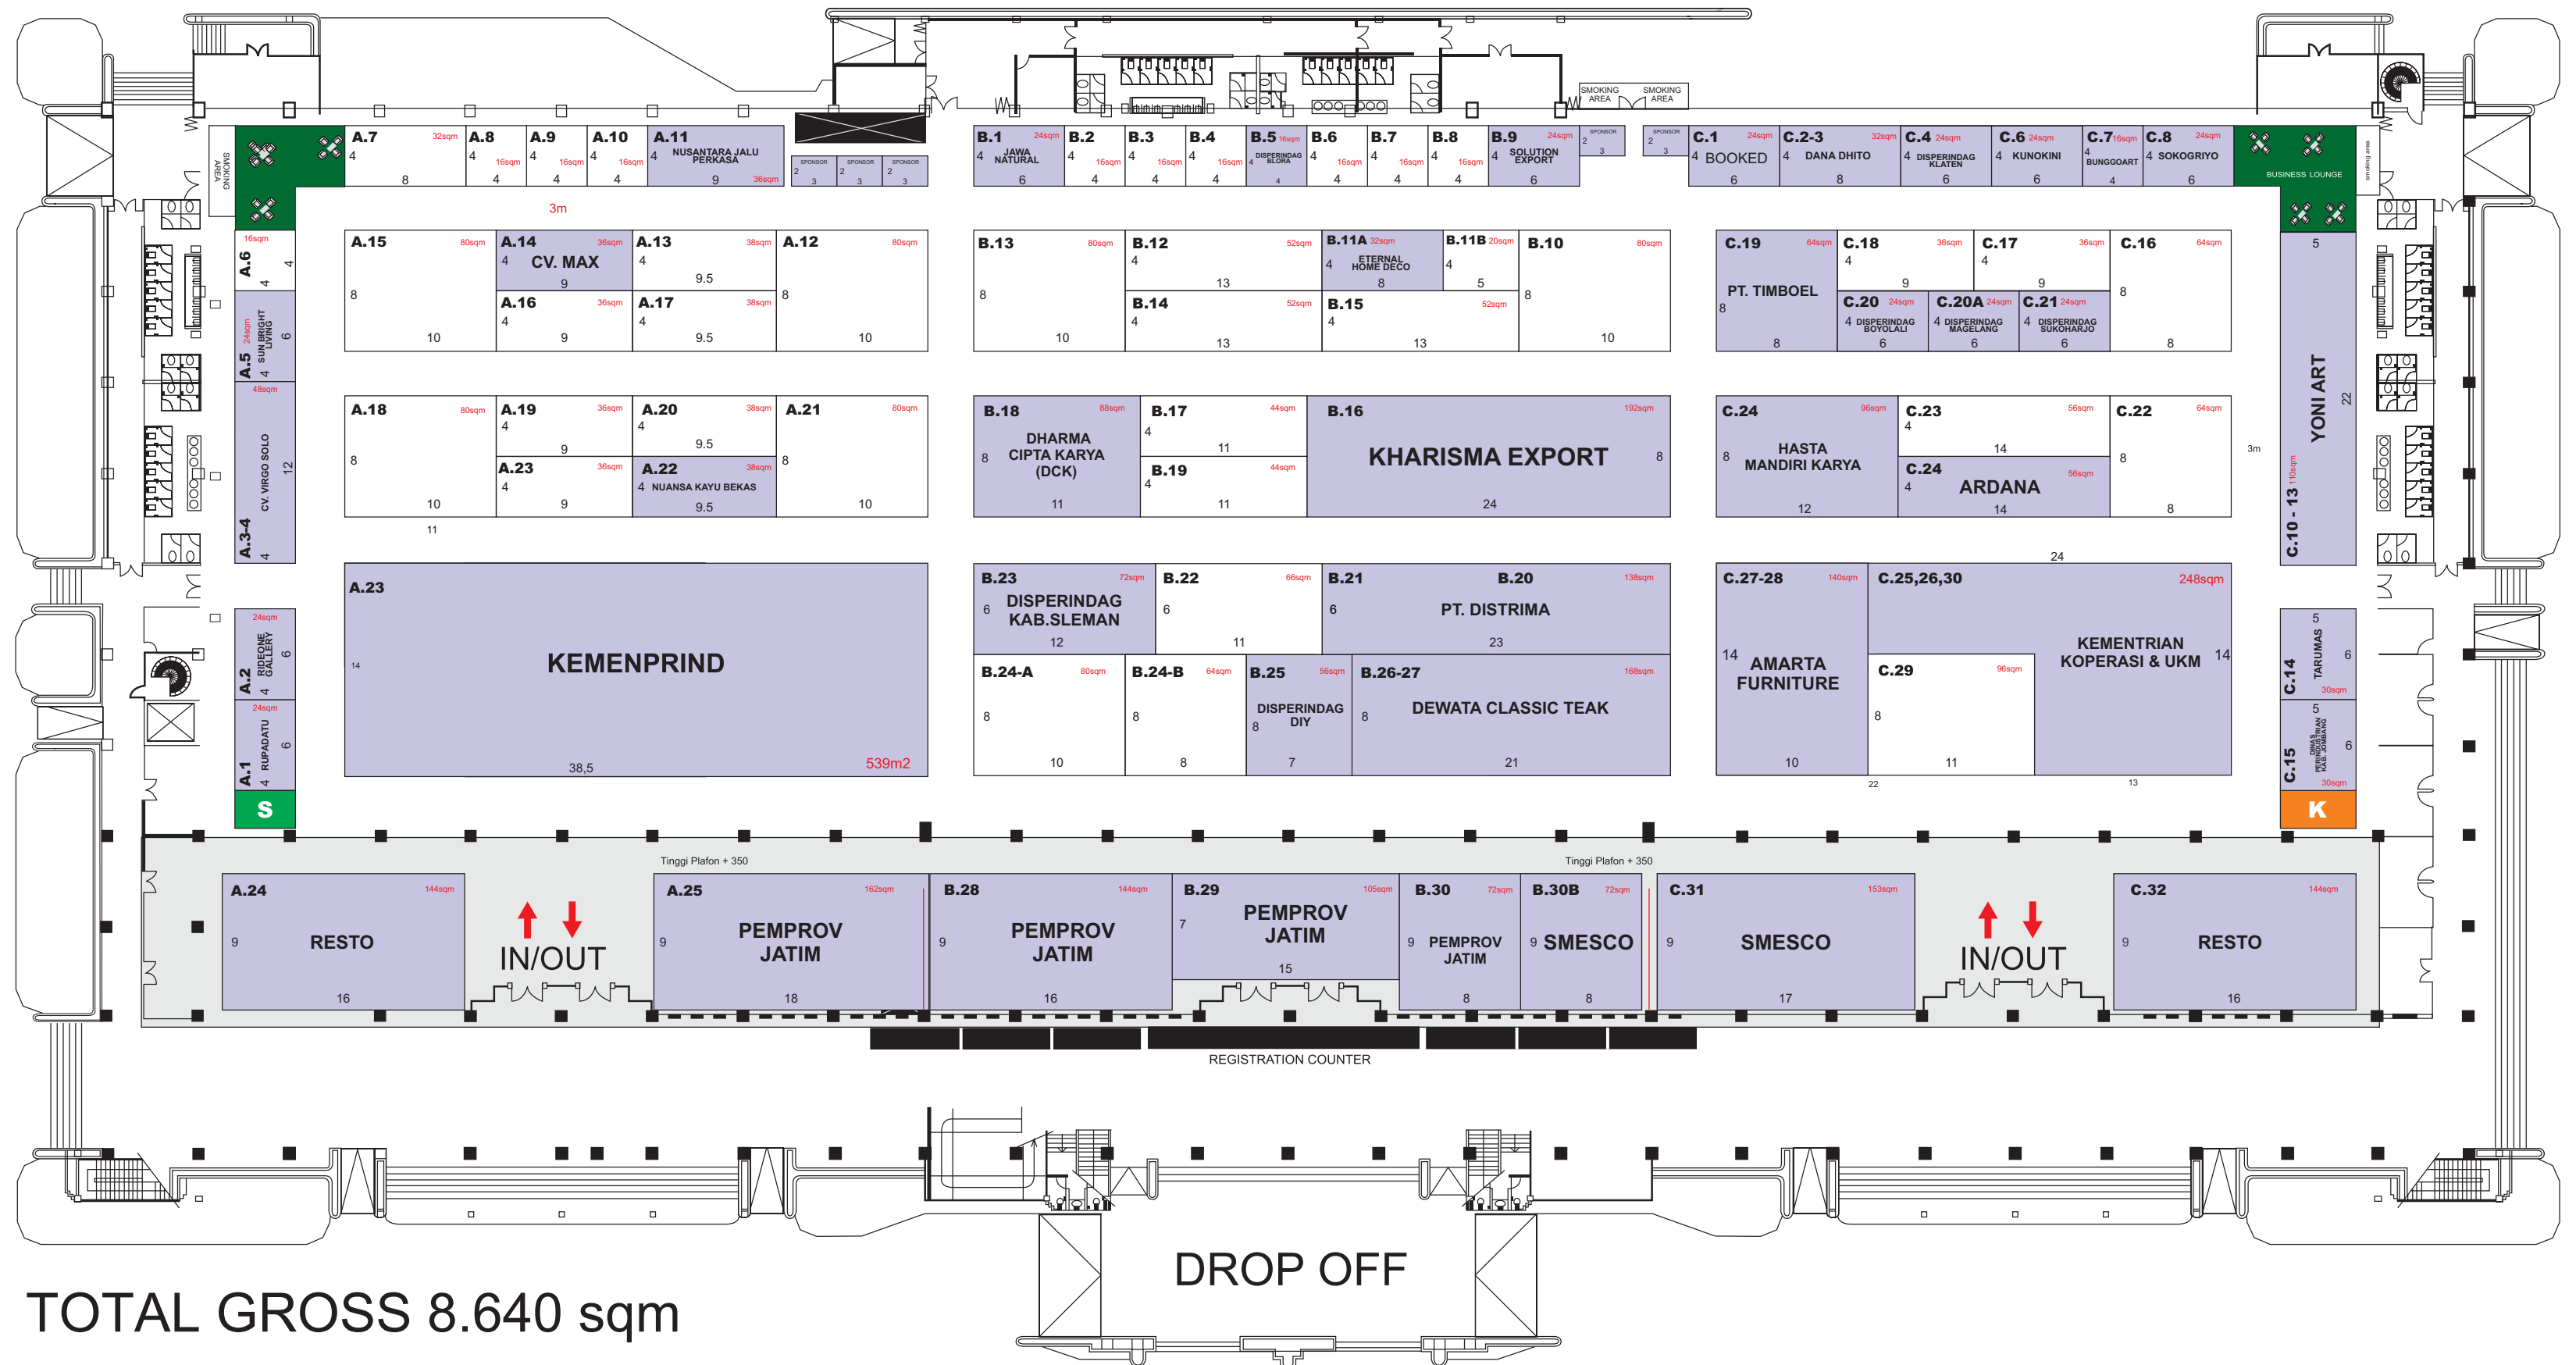

JOGJA INTERNATIONAL FURNITURE & CRAFT FAIR INDONESIA 2019

13 - 16 March 2019

FLOORPLAN	UPDATE	27 DESEMBER 2018
-----------	--------	------------------

TOTAL GROSS 8.640 sqm